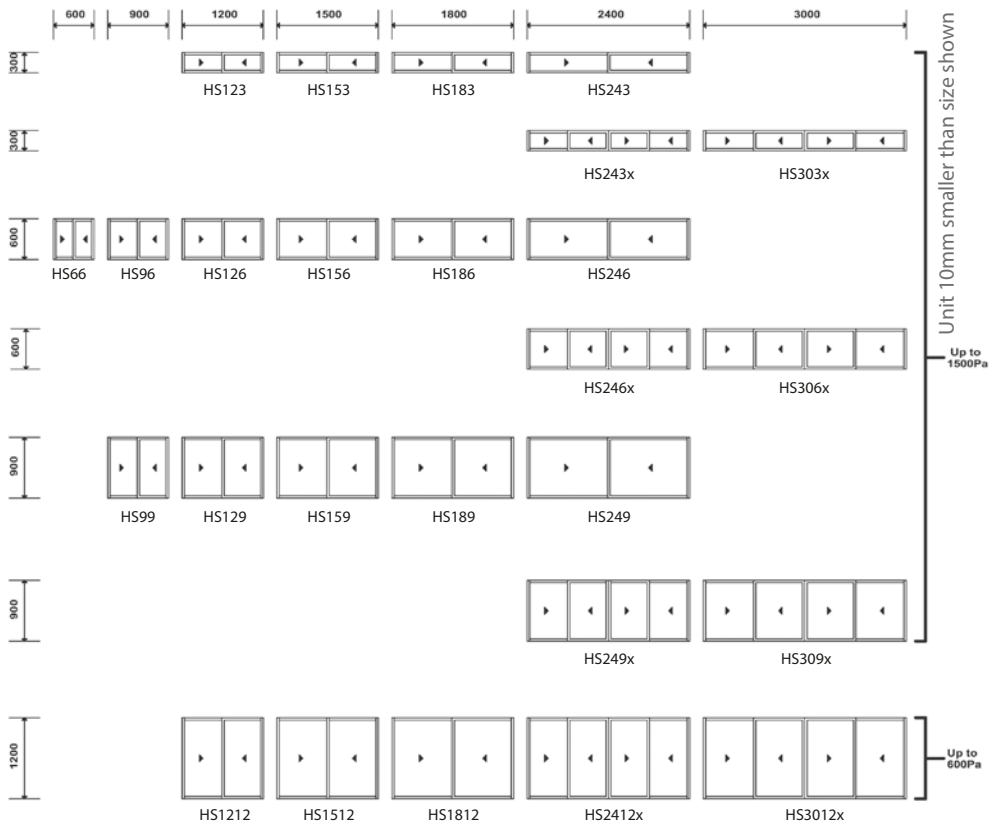

# Horizontal Sliding Window

Standard Finishes in all regions are Bronze Powder Coated, White Powder Coated and Natural Anodised. Special colours are available.