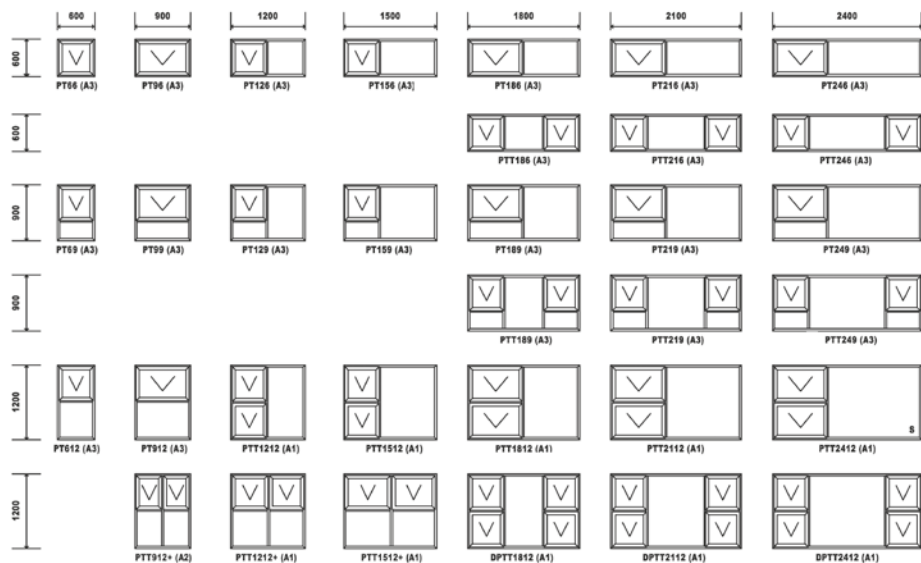

Top Hung Casement Window

Standard Finishes in all regions are Bronze Powder Coated, White Powder Coated and Natural Anodised. Special colours are available.